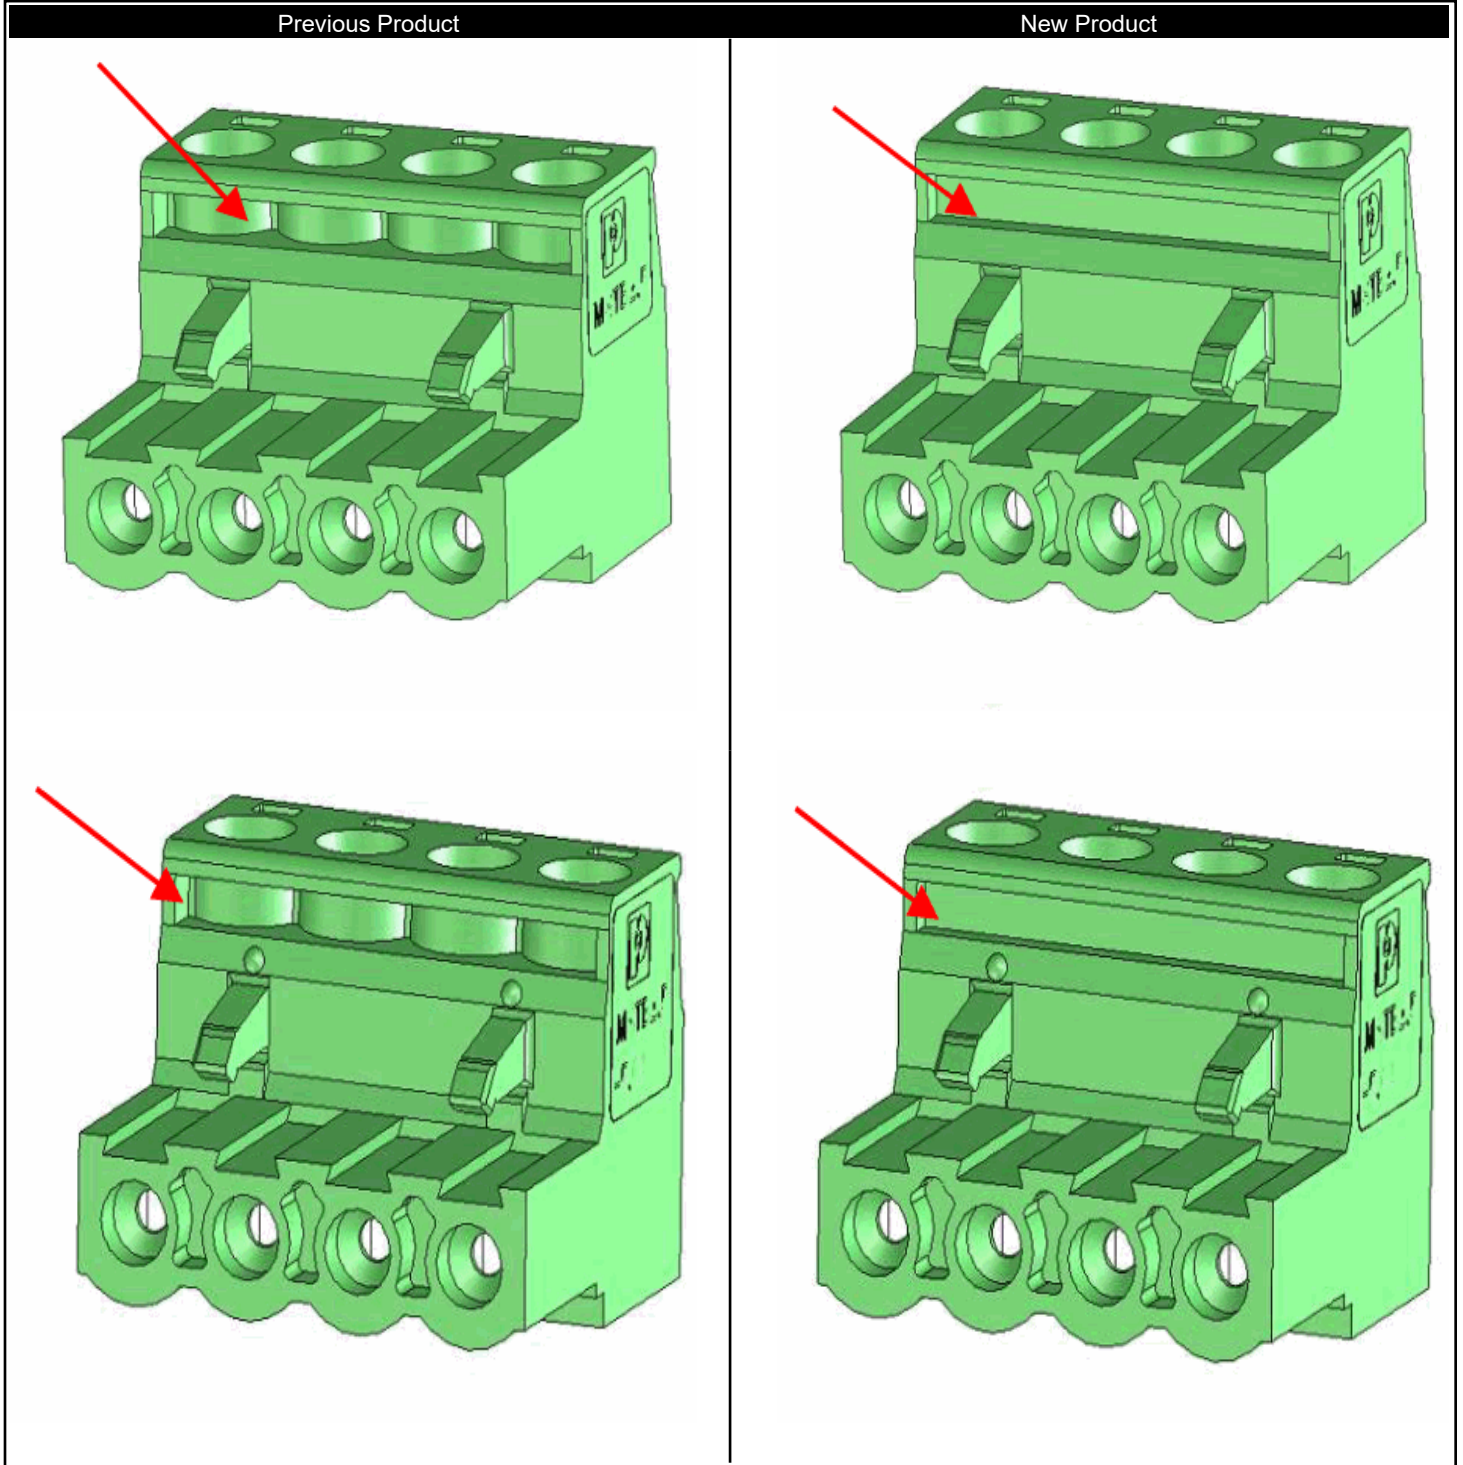

Product Change Notification